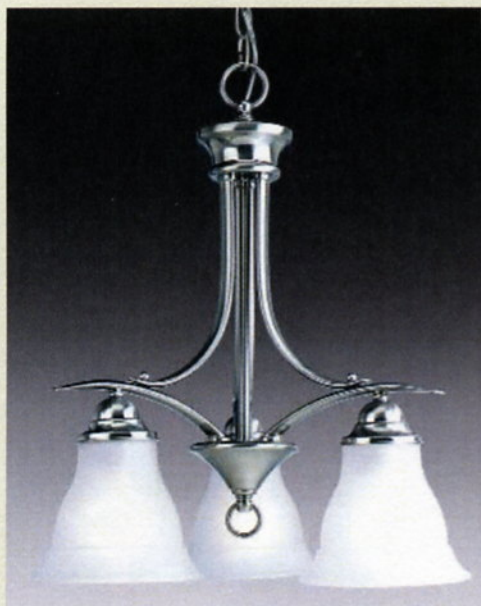

P3477-10 Polished Brass
Three-light close-to-ceiling fixture.
Size: 17" w., 9" ht.
Lamp(s): Three Medium Base lamp(s),
each 60w max.

P3477-09 Brushed Nickel
Three-light close-to-ceiling fixture.
Size: 17" w., 9" ht.
Lamp(s): Three Medium Base lamp(s),
each 60w max.

P3477-20 Antique Bronze
Three-light close-to-ceiling fixture.
Size: 17" w., 9" ht.
Lamp(s): Three Medium Base lamp(s),
each 60w max.

P4324-10 Polished Brass
Three-light chandelier with etched glass.
Size: 19" w., 21" ht.
Lamp(s): Three Medium Base lamp(s),
each 100w max.