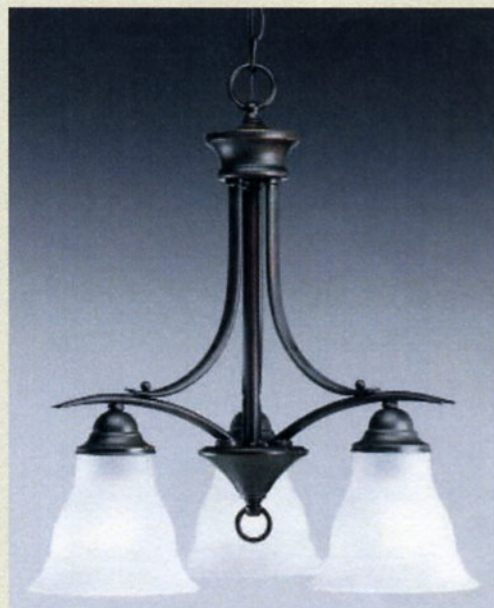

P4324-20 Antique Bronze
Three-light chandelier with etched glass.
Size: 19" w., 21" ht.
Lamp(s): Three Medium Base lamp(s),
each 100w max.